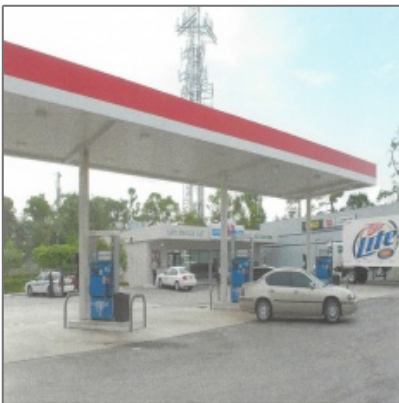

# Service Station Property (#14585)

2,460 Sqft - 252 S. Military Trail, West Palm  
Beach, Palm Beach County, Florida, United States  
33415