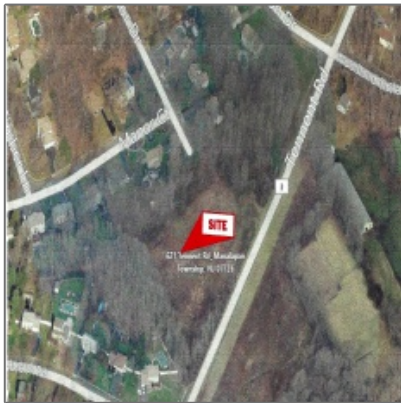

Tennent Road Subdivision (#3625)

- 621 Tennent Road, Manalapan Township,
Monmouth, New Jersey, United States 07726

Basic [Details](#)

Property Type: **Land**

Contract Type: **For Sale**

Price: **Login or Register to see price!**

Land Area: **4.70 Acre**

Zoning: **R-20 ~ Single Family Residential**

Block #: **1110**

Lot #: **13**

Commission: **2**

From Date: **11/04/2019**

Address [Map](#)

Country: **US**

State: **NJ**

County: **Monmouth**

Property [Types](#)

Land: [Residential, Development](#)

City:	Manalapan Township
Zipcode:	07726
Street Number:	621
Street:	Tennent Road
Postal Code:	07726
Region:	Eastern Region
Longitude:	E0° 0' 0"
Latitude:	N0° 0' 0"